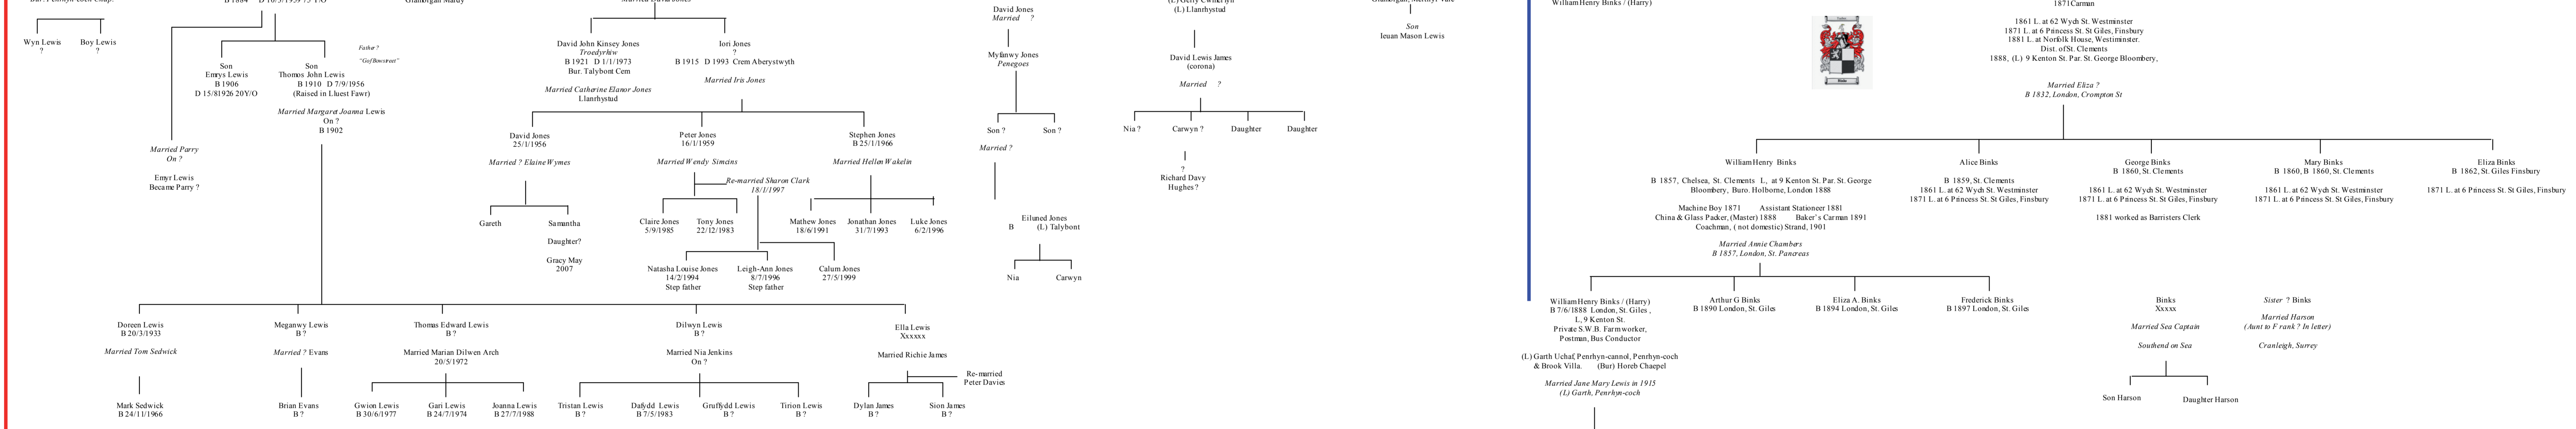

Robert Cadwaladr Lloyd Roberts — June 7 1836

1834 Ann Ellen — William Morgan 1835

The lower half of this family tree with information on Lewis, Mason, Binks etc was put together by Mike Binks in 2007-8, by using local records, census, and information from family members, school records and the internet and the local record office.

I am still trying to complete the link with my grandmother Jane Mary Lewis B 1884 (Daughter of St. Taffes, Glamorgan, Merthyr Vale and her mother Eliza), my great-grandmother Elizabeth Mason B 1853 (Parish of Llanidloes, who married Evan Lewis Garth Penry-coed who moved to South Wales to find work at a mine and later returning to Penry-coed to live at Garth Estate).

I believe that Thomas Mason (B 1853) Cadogan, Trerwâr, & Cwmisa in 1891 was a brother to Eliza.

This family tree is as accurate as I can work out from my research. If any person has any changes or additions, they can contact me on mickob@btinternet.com