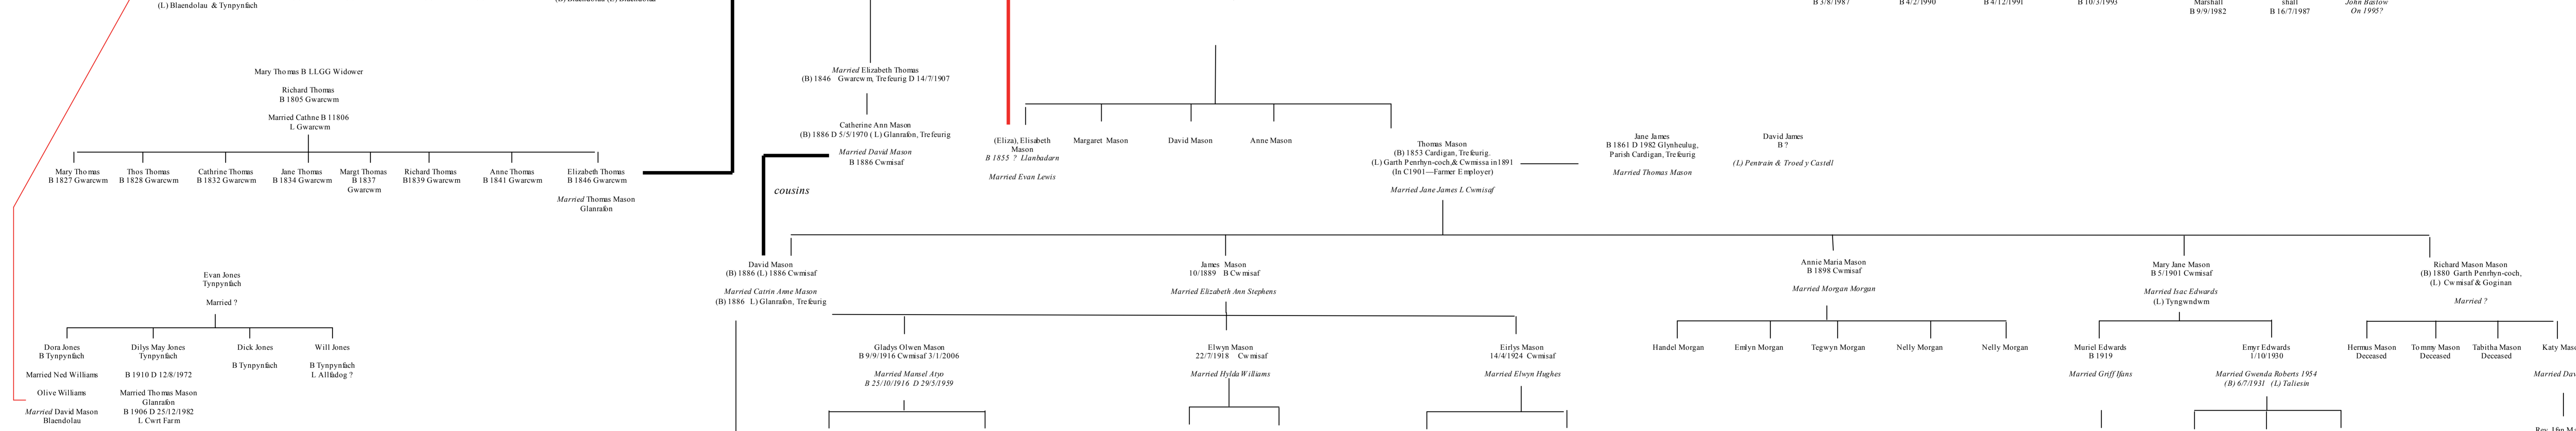

Robert Cadwaladr Lloyd Roberts — June 7 1836

1834 Ann Ellen — William Morgan 1835

The lower half of this family tree with information on Lewis, Mason, Binks etc was put together by Mike Binks in 2007-8, by using local records, census, and information from family members, school records and the internet and the local record office.

I am still trying to complete the link with my grandmother Jane Mary Lewis B 1884 (Daughter of St. Taffes, Glamorgan, Merthyr Vale and her mother Eliza), my great-grandmother Elizabeth Mason B 1853 (Parish of Llanidloes, who married Evan Lewis Garth Penry-coed who moved to South Wales to find work at a mine and later returning to Penry-coed to live at Garth Estate).

I believe that Thomas Mason (B 1853) Cadogan, Trerwâr, & Cwmisa in 1891 was a brother to Eliza.

This family tree is as accurate as I can work out from my research. If any person has any changes or additions, they can contact me on mickob@btinternet.com