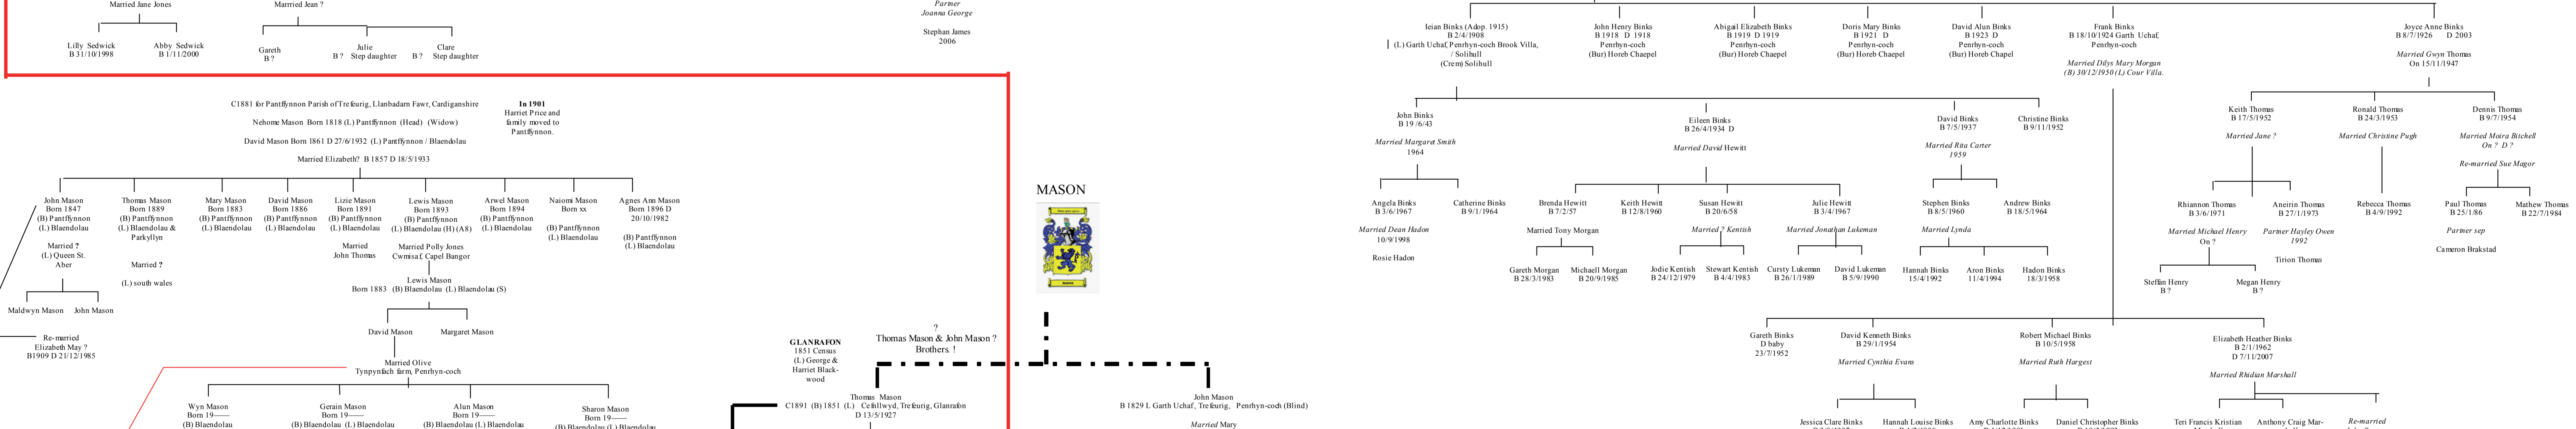

Robert Cadwaladr Lloyd Roberts — June 7 1836

1834 Ann Ellen — William Morgan 1835

The lower half of this family tree with information on Lewis, Mason, Binks etc was put together by Mike Binks in 2007-8, by using local records, census, and information from family members, school records and the internet and the local record office.

I am still trying to complete the link with my grandmother Jane Mary Lewis B 1884 (Daughter of St. Taffes, Glamorgan, Merthyr Vale and her mother Eliza), my great-grandmother Elizabeth Mason B 1853 (Parish of Llanidloes, who married Evan Lewis Garth Penry-coed who moved to South Wales to find work at a mine and later returning to Penry-coed to live at Garth Estate).

I believe that Thomas Mason (B 1853) Cadogan, Trerwâr, & Cwmisa in 1891 was a brother to Eliza.

This family tree is as accurate as I can work out from my research. If any person has any changes or additions, they can contact me on mickob@btinternet.com