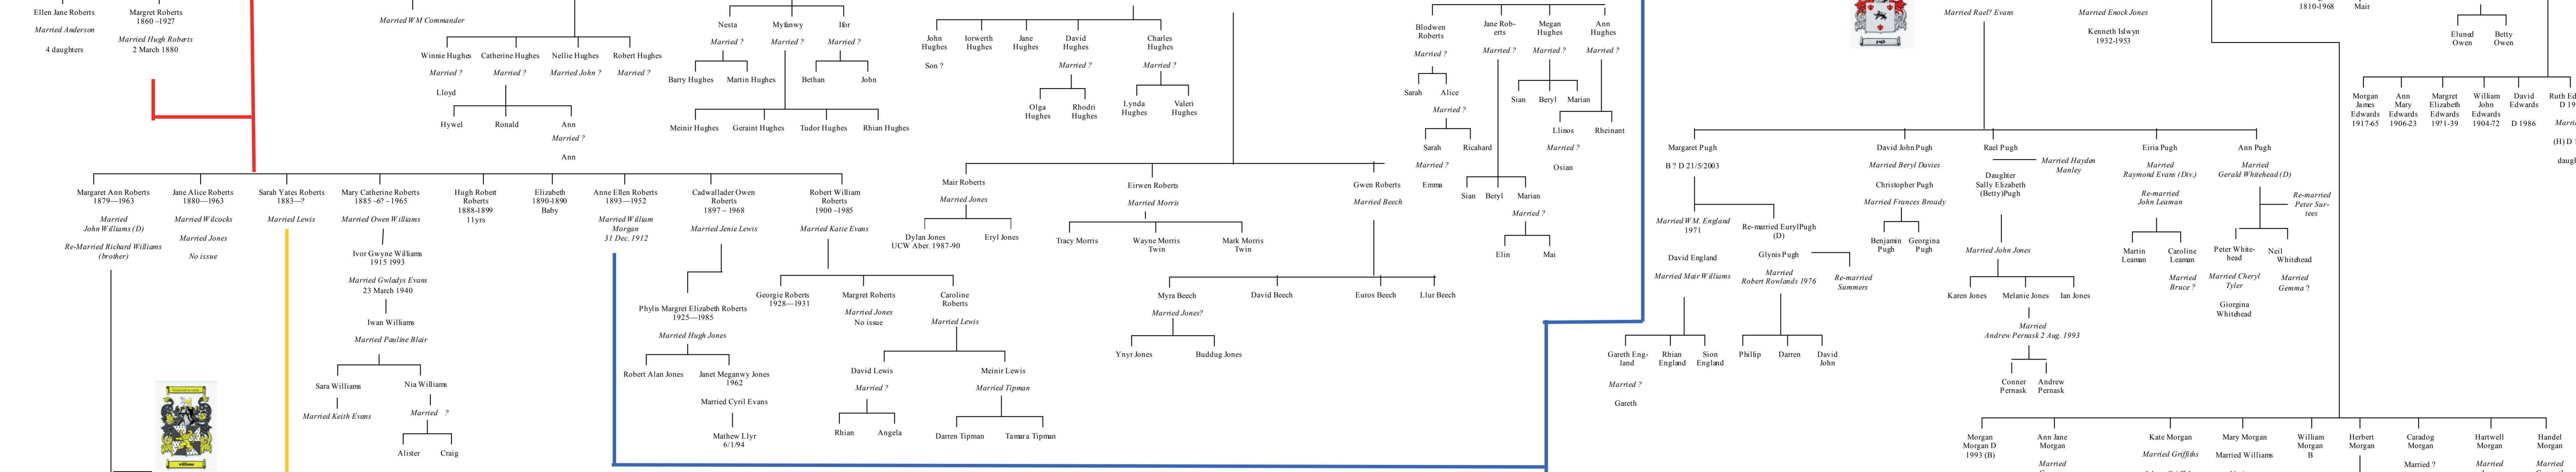

Robert Cadwaladr Lloyd Roberts — June 7 1836

1834 Ann Ellen — William Morgan 1835

The lower half of this family tree with information on Lewis, Mason, Binks etc was put together by Mike Binks in 2007-8, by using local records, census, and information from family members, school records and the internet and the local record office.

I am still trying to complete the link with my grandmother Jane Mary Lewis B 1884 (Daughter of St. Taffes, Glamorgan, Merthyr Vale and her mother Eliza), my great-grandmother Elizabeth Mason B 1853 (Parish of Llanidloes, who married Evan Lewis Garth Penry-coed who moved to South Wales to find work at a mine and later returning to Penry-coed to live at Garth Estate).

I believe that Thomas Mason (B 1853) Cadogan, Trerwâr, & Cwmisa in 1891 was a brother to Eliza.

This family tree is as accurate as I can work out from my research. If any person has any changes or additions, they can contact me on mickob@btinternet.com