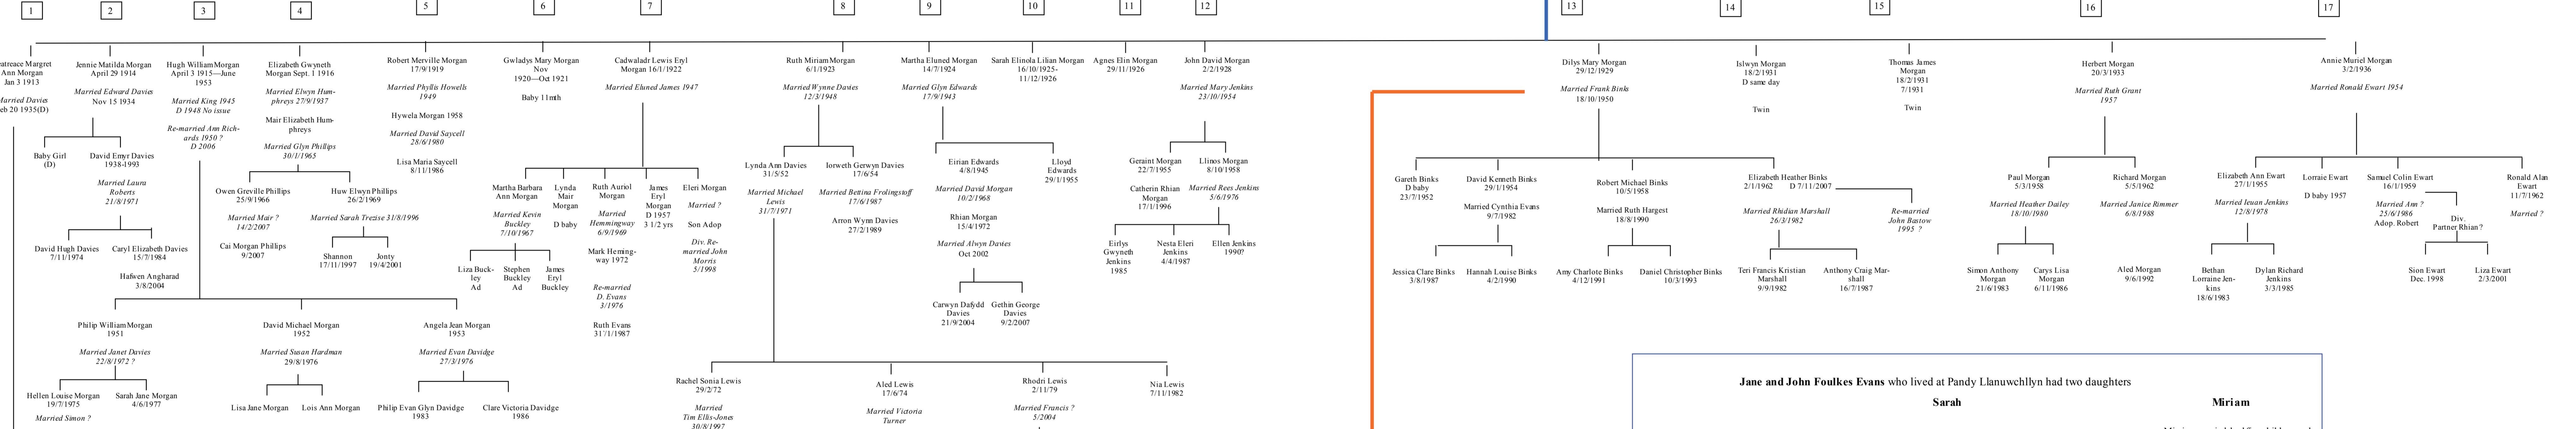

Robert Cadwaladr Lloyd Roberts — June 7 1836

1834 Ann Ellen — William Morgan 1835

The lower half of this family tree with information on Lewis, Mason, Binks etc was put together by Mike Binks in 2007-8, by using local records, census, and information from family members, school records and the internet and the local record office.

I am still trying to complete the link with my grandmother Jane Mary Lewis B 1884 (Daughter of St. Taffes, Glamorgan, Merthyr Vale and her mother Eliza), my great-grandmother Elizabeth Mason B 1853 (Parish of Llanidloes, who married Evan Lewis Garth Penry-coed who moved to South Wales to find work at a mine and later returning to Penry-coed to live at Garth Estate).

I believe that Thomas Mason (B 1853) Cadogan, Trerwâr, & Cwmisa in 1891 was a brother to Eliza.

This family tree is as accurate as I can work out from my research. If any person has any changes or additions, they can contact me on mickob@btinternet.com