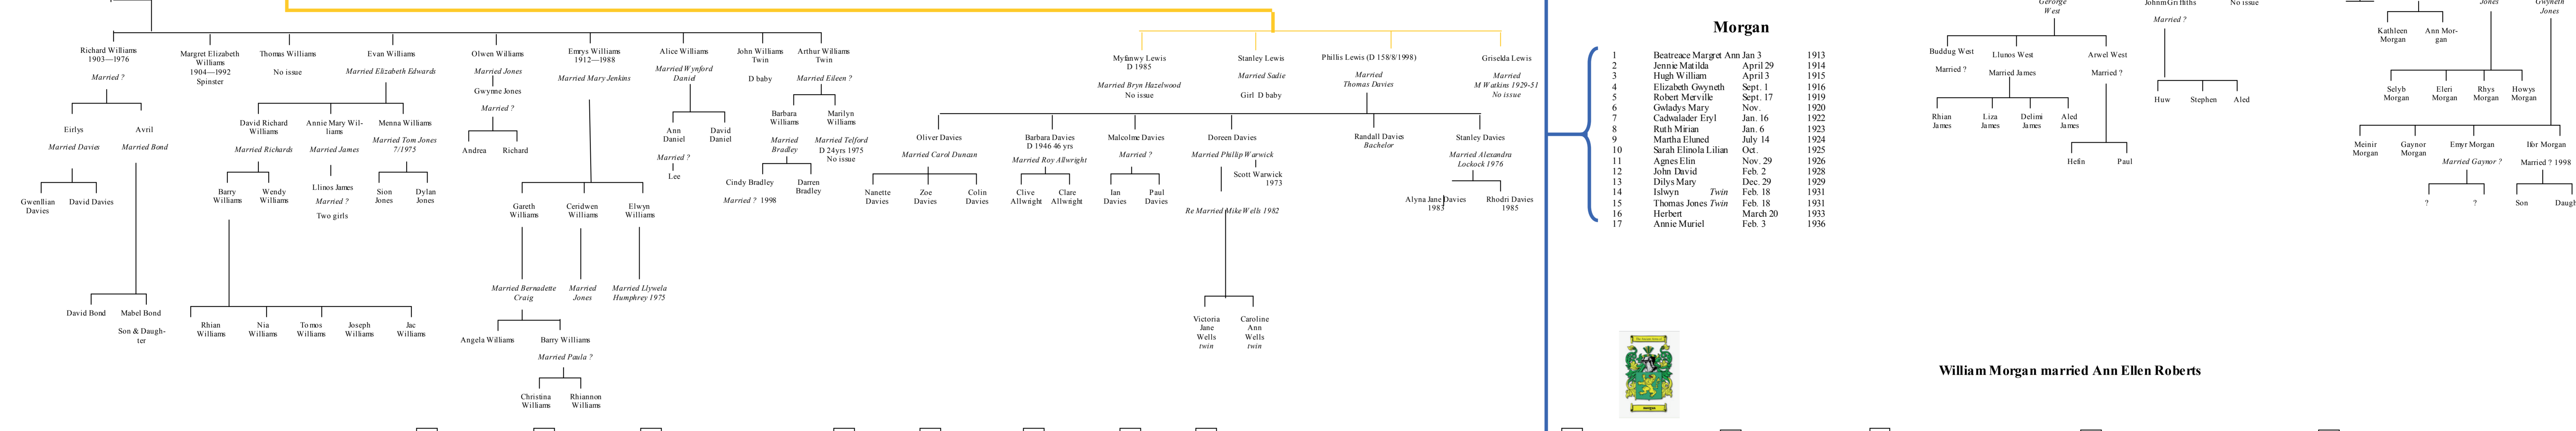

Robert Cadwaladr Lloyd Roberts — June 7 1836

1834 Ann Ellen — William Morgan 1835

The lower half of this family tree with information on Lewis, Mason, Binks etc was put together by Mike Binks in 2007-8, by using local records, census, and information from family members, school records and the internet and the local record office.

I am still trying to complete the link with my grandmother Jane Mary Lewis B 1884 (Daughter of St. Taffes, Glamorgan, Merthyr Vale and her mother Eliza), my great-grandmother Elizabeth Mason B 1853 (Parish of Llanidloes, who married Evan Lewis Garth Penry-coed who moved to South Wales to find work at a mine and later returning to Penry-coed to live at Garth Estate).

I believe that Thomas Mason (B 1853) Cadogan, Trerwâr, & Cwmisa in 1891 was a brother to Eliza.

This family tree is as accurate as I can work out from my research. If any person has any changes or additions, they can contact me on mickob@btinternet.com